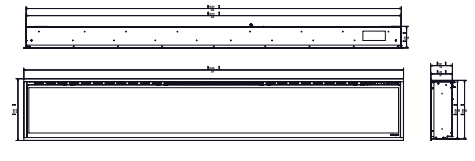

Different color options

ACCESSOIRES

Driftwood Riverrock 50"

Art. number LF50DWS-KIT
EAN code 0781052102842

Driftwood Riverrock 74"

Art. number LF74DWS-KIT
EAN code 0781052102859

Ignite 50" | 74" | 100"

Unit dimensions

All dimensions are in mm

Ignite 50"

Ignite 74"

Ignite 100"

	Ignite XL 50"	Ignite XL 74"	Ignite XL 100"	
General specifications	Fire system	Optiflame®	Optiflame®	Optiflame®
	Article number	210272	210289	210296
	EAN code	5011139210272	5011139210289	5011139210296
	Model	Wall construction recessed	Wall construction recessed	Wall construction recessed
	View of the fire	1 sided	1 sided	1 sided
	Colour	Black	Black	Black
	Decoration / fuel bed	Acrylic ice	Acrylic ice	Acrylic ice
Product size	Measurements view of the fire (WxH)	124 x 31 cm	186 x 31 cm	245 x 31 cm
	Outside dimensions WxHxD	127,2 x 39,6 x 14,6 cm	188,4 x 39,6 x 14,6 cm	254,5 x 39,6 x 14,7 cm
Features	Heat output	Yes	Yes	Yes
	Thermostat	Yes	Yes	Yes
	Remote control	Yes	Yes	Yes
	Manual controlling directly at the fireplace possible yes / no	Flame control only	Flame control only	Flame control only
	Light module	LED	LED	LED
	Sound module	-	-	-
Colour effects settings	Multi-colored fuel bed	Multi-colored fuel bed	Multi-colored fuel bed	
Power consumption	Heat setting 1 in W	1800W (varies per ComfortSaver option)	1800W (varies per ComfortSaver option)	1800W (varies per ComfortSaver option)
	Heat setting 2 in W	-	-	-
	Flame only operation in W	19W	27W	35W
	Max. consumption	1800W with heating in full operation	1800W with heating in full operation	1800W with heating in full operation
Voltage	Voltage/Electrical frequency	230V/50Hz	230V/50Hz	230V/50Hz
Specifications	Product weight in kg	30	41	53,5
	Length of the cord	1,5 m	1,5 m	1,5 m
	Warranty	2 years	2 years	2 years