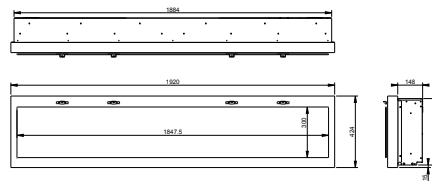

Different color options

ACCESSOIRES

Driftwood Riverrock 50"

Art. number LF50DWS-KIT
EAN code 0781052102842

Driftwood Riverrock 74"

Art. number LF74DWS-KIT
EAN code 0781052102859

Ignite 50" | 74" | 100"

Unit dimensions

All dimensions are in mm

Ignite 50"

Ignite 74"

Ignite 100"

	Ignite XL 50"	Ignite XL 74"	Ignite XL 100"	
General specifications	Fire system	Optiflame®	Optiflame®	Optiflame®
	Article number	210272	210289	210296
	EAN code	5011139210272	5011139210289	5011139210296
	Model	Wall construction recessed	Wall construction recessed	Wall construction recessed
	View of the fire	1 sided	1 sided	1 sided
	Colour	Black	Black	Black
	Decoration / fuel bed	Acrylic ice	Acrylic ice	Acrylic ice
Product size	Measurements view of the fire (WxH)	124 x 31 cm	186 x 31 cm	245 x 31 cm
	Outside dimensions WxHxD	127,2 x 39,6 x 14,6 cm	188,4 x 39,6 x 14,6 cm	254,5 x 39,6 x 14,7 cm
Features	Heat output	Yes	Yes	Yes
	Thermostat	Yes	Yes	Yes
	Remote control	Yes	Yes	Yes
	Manual controlling directly at the fireplace possible yes / no	Flame control only	Flame control only	Flame control only
	Light module	LED	LED	LED
	Sound module	-	-	-
Colour effects settings	Multi-colored fuel bed	Multi-colored fuel bed	Multi-colored fuel bed	
Power consumption	Heat setting 1 in W	1800W (varies per ComfortSaver option)	1800W (varies per ComfortSaver option)	1800W (varies per ComfortSaver option)
	Heat setting 2 in W	-	-	-
	Flame only operation in W	19W	27W	35W
	Max. consumption	1800W with heating in full operation	1800W with heating in full operation	1800W with heating in full operation
Voltage	Voltage/Electrical frequency	230V/50Hz	230V/50Hz	230V/50Hz
Specifications	Product weight in kg	30	41	53,5
	Length of the cord	1,5 m	1,5 m	1,5 m
	Warranty	2 years	2 years	2 years