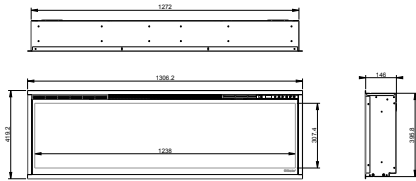

Different color options

ACCESSOIRES

Driftwood Riverrock 50"

Art. number LF50DWS-KIT
EAN code 0781052102842

Driftwood Riverrock 74"

Art. number LF74DWS-KIT
EAN code 0781052102859

Ignite 50" | 74" | 100"

Unit dimensions

All dimensions are in mm

Ignite 50"

Ignite 74"

Ignite 100"

	Ignite XL 50"	Ignite XL 74"	Ignite XL 100"	
General specifications	Fire system	Optiflame®	Optiflame®	Optiflame®
	Article number	210272	210289	210296
	EAN code	5011139210272	5011139210289	5011139210296
	Model	Wall construction recessed	Wall construction recessed	Wall construction recessed
	View of the fire	1 sided	1 sided	1 sided
	Colour	Black	Black	Black
	Decoration / fuel bed	Acrylic ice	Acrylic ice	Acrylic ice
Product size	Measurements view of the fire (WxH)	124 x 31 cm	186 x 31 cm	245 x 31 cm
	Outside dimensions WxHxD	127,2 x 39,6 x 14,6 cm	188,4 x 39,6 x 14,6 cm	254,5 x 39,6 x 14,7 cm
Features	Heat output	Yes	Yes	Yes
	Thermostat	Yes	Yes	Yes
	Remote control	Yes	Yes	Yes
	Manual controlling directly at the fireplace possible yes / no	Flame control only	Flame control only	Flame control only
	Light module	LED	LED	LED
	Sound module	-	-	-
Colour effects settings	Multi-colored fuel bed	Multi-colored fuel bed	Multi-colored fuel bed	
Power consumption	Heat setting 1 in W	1800W (varies per ComfortSaver option)	1800W (varies per ComfortSaver option)	1800W (varies per ComfortSaver option)
	Heat setting 2 in W	-	-	-
	Flame only operation in W	19W	27W	35W
	Max. consumption	1800W with heating in full operation	1800W with heating in full operation	1800W with heating in full operation
Voltage	Voltage/Electrical frequency	230V/50Hz	230V/50Hz	230V/50Hz
Specifications	Product weight in kg	30	41	53,5
	Length of the cord	1,5 m	1,5 m	1,5 m
	Warranty	2 years	2 years	2 years