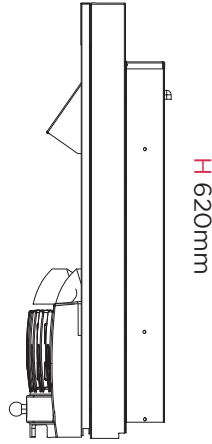

Danville Antique Brass

Remote Control

Fuel Bed

Coals

Danville

W 520mm

D 231mm

H 620mm

Dimensions & Weight

Height (mm)	Width (mm)	Depth (mm)	Weight (kg)
620	520	231	16

Product Features

Product Category	Electric Fires
Product Type	Inset
Brand	Dimplex
Model/Range Name	Danville
Flame Effect	Optimyst
Model Reference	DNV20AB
Material Code	X-043153
Barcode	5011139043153
Commodity Code	8516299100
Country of Origin	PRC
Approvals	UKCA, BEAB
Guarantee Period	3 years

Product Features

Lot 20 Compliant	Y
Freestanding	Y - using spacer
Wall Mountable	N
Inset	Y
Spacer Kit	Y - X-043825
Suite	N
Lamp Type	4 x 45W Halogen Bulb (Amber coated MR16)
Kettle (IEC) Lead	Y
Safety Cut Out	Y
Power Cord Length	1.8m
Core Materials	Steel/metal
Finish / Colour	Antique Brass