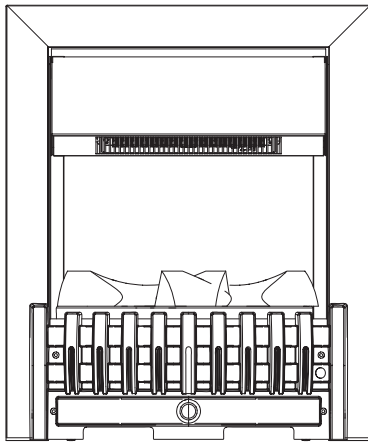

Danville Antique Brass

Remote Control

Fuel Bed

Coals

Danville

W 520mm

D 231mm

H 620mm

Dimensions & Weight

Height (mm)	Width (mm)	Depth (mm)	Weight (kg)
620	520	231	16

Product Features

Product Category	Electric Fires
Product Type	Inset
Brand	Dimplex
Model/Range Name	Danville
Flame Effect	Optimyst
Model Reference	DNV20AB
Material Code	X-043153
Barcode	5011139043153
Commodity Code	8516299100
Country of Origin	PRC
Approvals	UKCA, BEAB
Guarantee Period	3 years