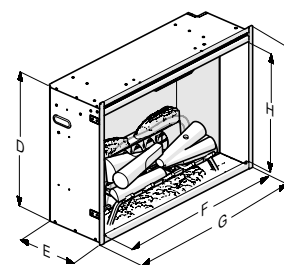

Very suitable for installation

Firebox 30 | Concrete

230V/50Hz | 15 Watt

Experience Better Living

Unit Dimensions

DIMENSIONS

	Width (cm)	Height (cm)	Depth (cm)
Firebox 30" Brick	79,2	67,6	30,7
Firebox 30" Concrete	79,2	67,6	30,7

Rough-In Framing Dimensions

Firebox Dimensions

Specifications

TECHNICAL DETAILS	Firebox 30"	Firebox 30" Concrete
Flame Effect system	Optiflame®	Optiflame®
Model number	210357	211842
GTIN/UPC	5011139210357	5011139211842
Model	Built-in	Built-in
View Type	Front	Front
Colour - Furniture	Black	Black
Media Bed	LED-Logset, incl. colour option	LED-Logset, incl. colour option
Viewing window WxH (cm)	75x58	75x58
Build in dim (WxHxD) (cm)	79,2x67,6x30,7	79,2x67,6x30,7
Heating function	Yes	Yes
Heating Element	Yes	Yes
Remote Control	Yes	Yes
Manual Operation on the fireplace possible	Yes	Yes
Lighting Module	LED	LED
Sound	No	No
Media Bed Flame Colours	Yes	Yes
Heat Setting 1 in Watts	2000	2000
Heat Setting 2 in Watts	-	-
Power consumption (flame effect) (Watt)	15	15
Wattage	2000	2000
Voltage	230V/50Hz	230V/50Hz
Unpacked Weight (kg)	25	25
Plug Length	1,5 m	1,5 m
Warranty	2 years	2 years