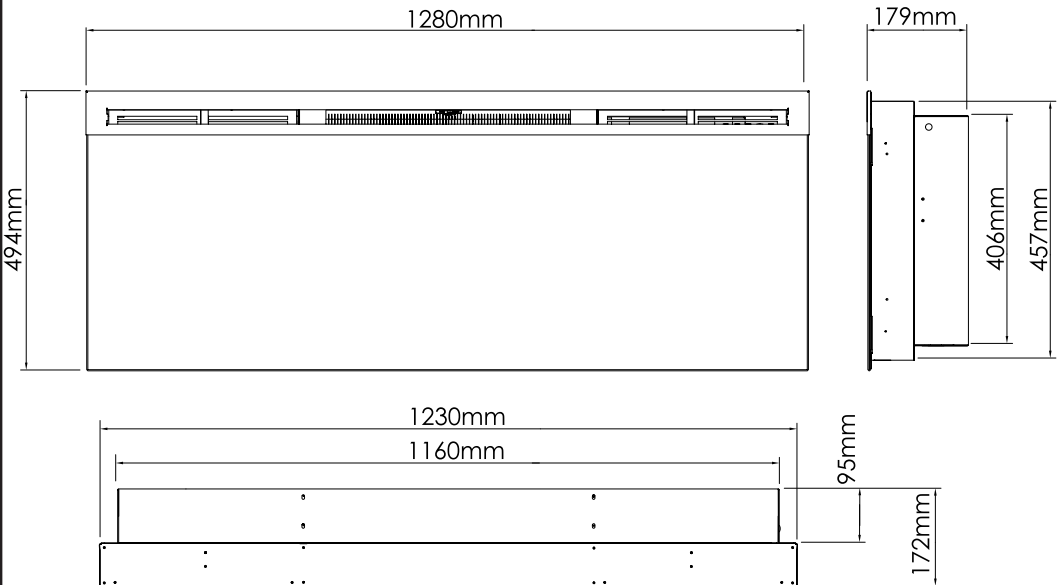

1

34" Models: 34" Prism (BLF3451EU-E) / Wickson (BLF34EU-E)

50" Models: 50" Prism (BLF5051EU-E) / Synergy (BLF50EU-E)

74" Models: 74" Prism (BLF7451EU-E) / Galveston (BLF74EU-E)