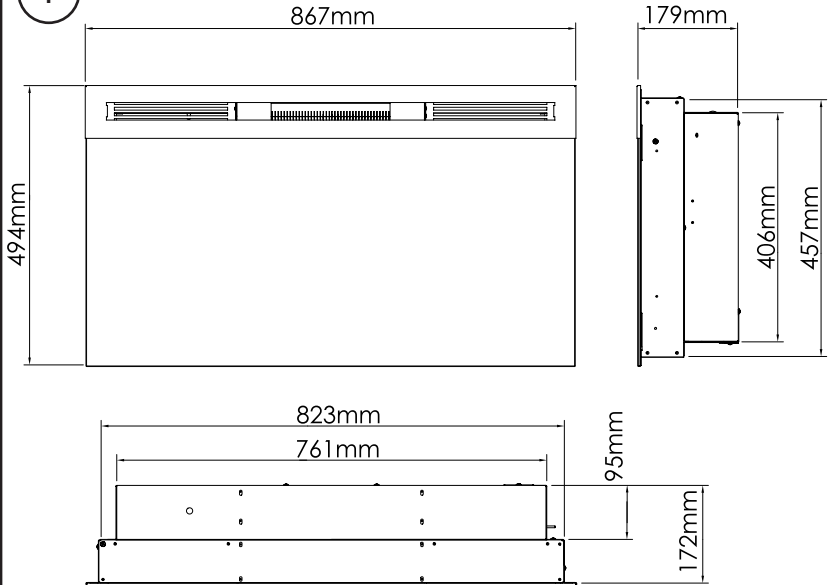

1

34" Models: 34" Prism (BLF3451EU-E) / Wickson (BLF34EU-E)

50" Models: 50" Prism (BLF5051EU-E) / Synergy (BLF50EU-E)

74" Models: 74" Prism (BLF7451EU-E) / Galveston (BLF74EU-E)